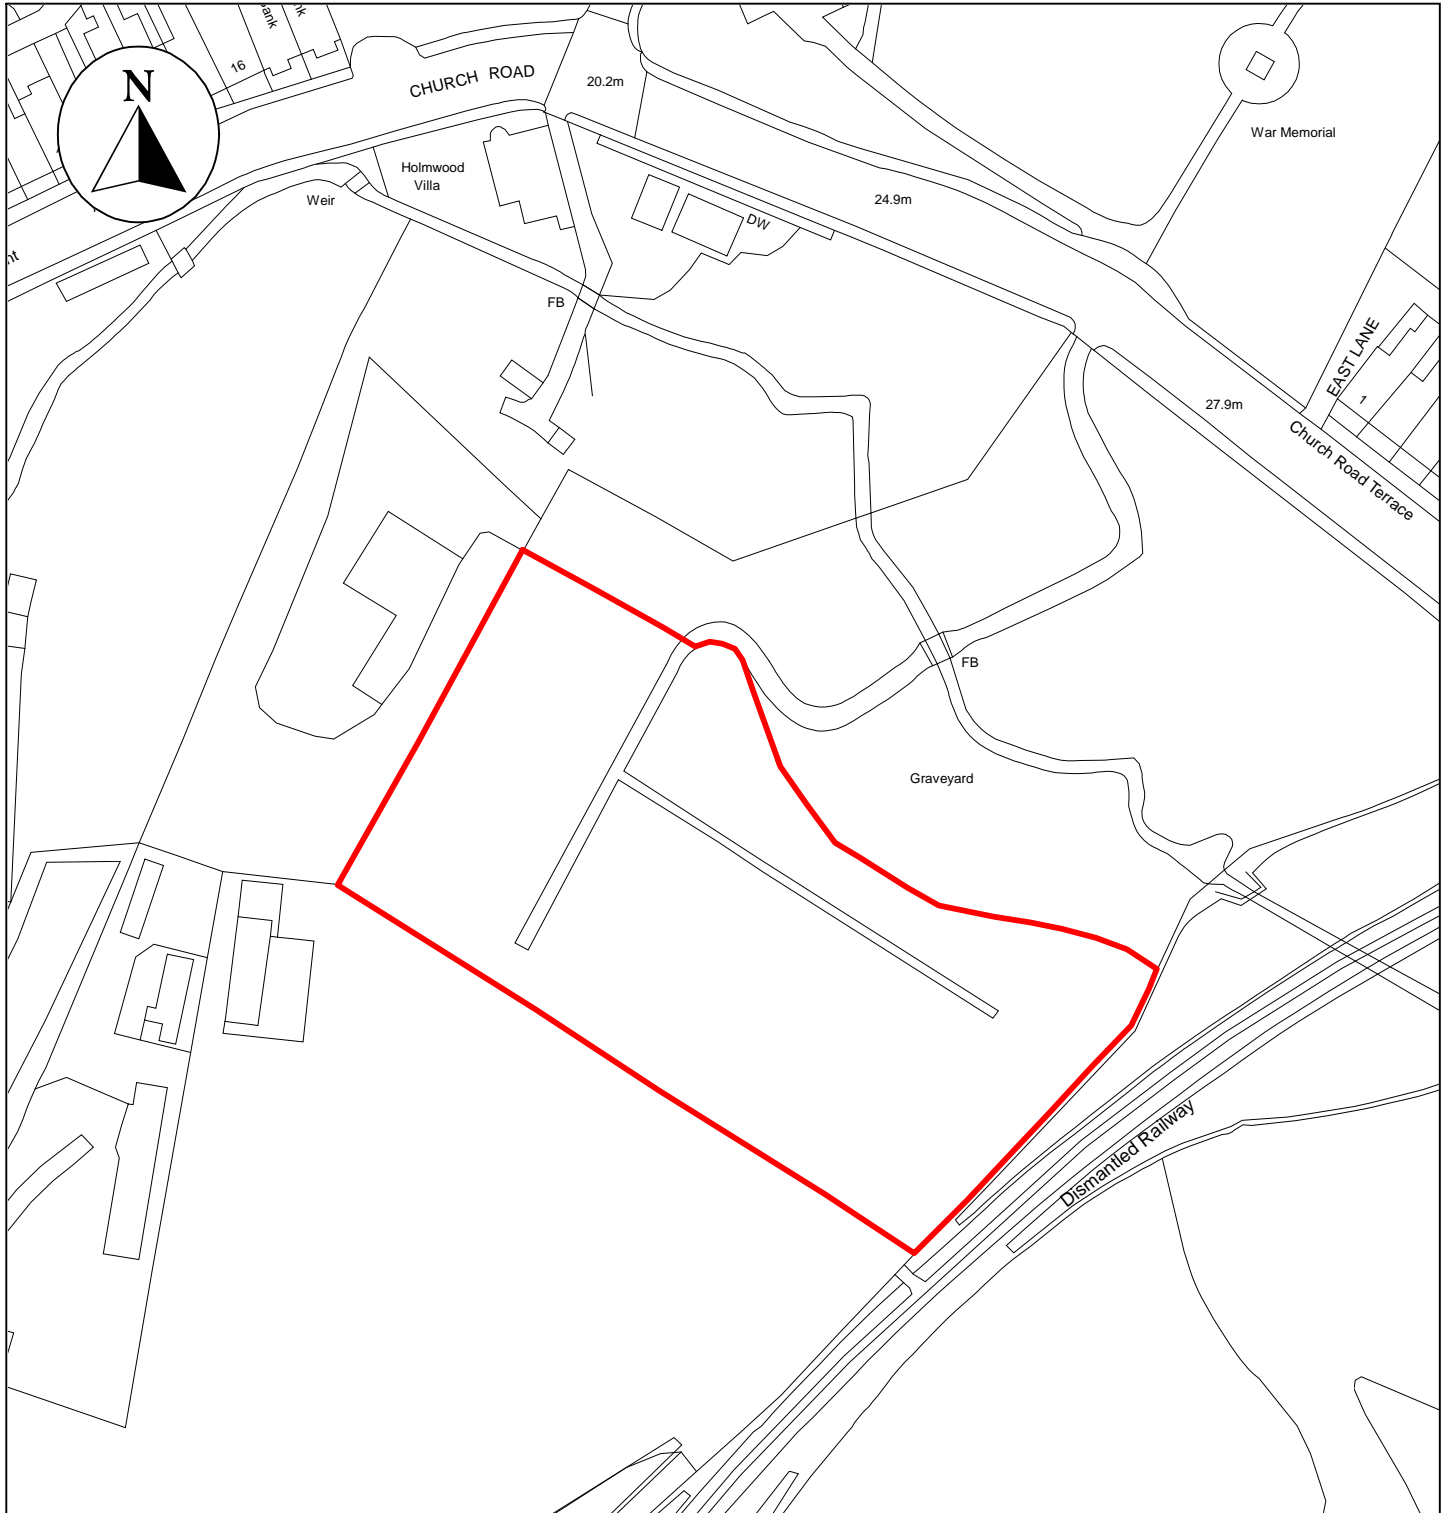

Public Space Protection Order Cumberland Council 2024

ANTI-SOCIAL BEHAVIOUR CRIME AND
POLICING ACT 2014

St Mary's Churchyard, Harrington, Workington, CA14 5PR

Neighbourhoods
Education and Enforcement
Allerdale House
Workington
CA14 3YJ

Scale: 1 : 1,000
Date: February 2024

©crown copyright database rights 2024
ordnance survey AC0000861732